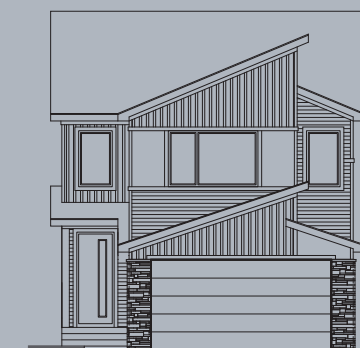

# THE ALDER

REFLECTIONS  
crystal creek homes

2.5 

3 

1980 sqft

# THE ALDER

1980 sqft

Main Floor - 885 sqft

Upper Floor - 1095 sqft

Modern Farmhouse Elevation

Contemporary Elevation

Prairie Elevation