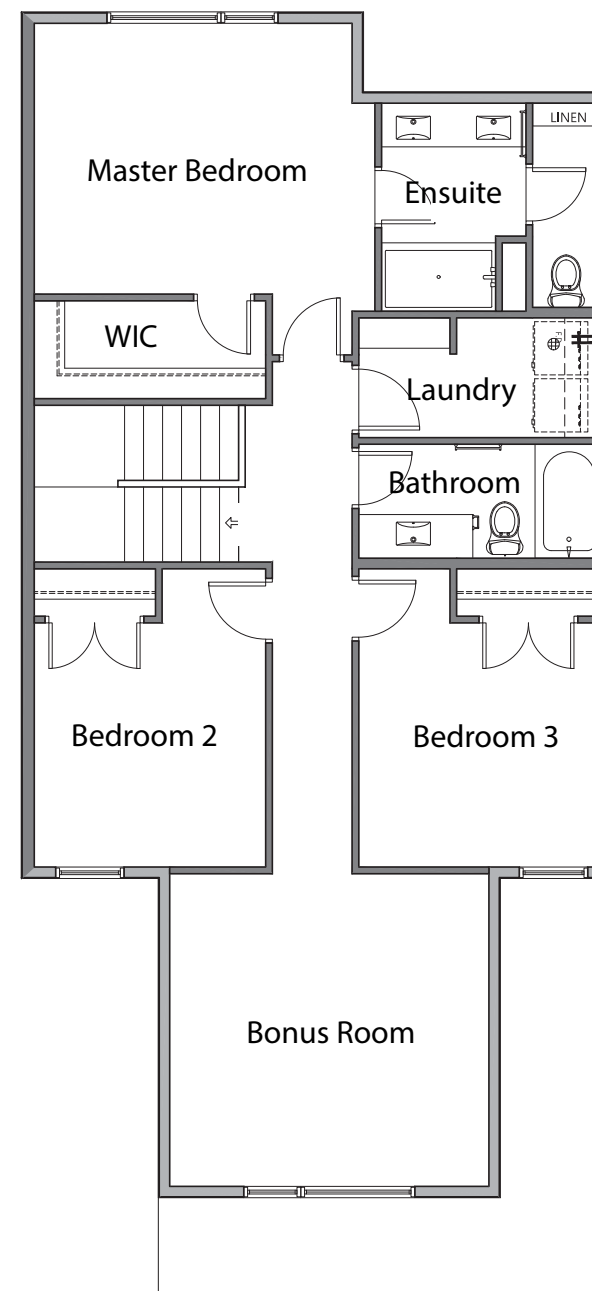

# THE ALDER

REFLECTIONS  
crystal creek homes

2.5 

3 

1980 sqft

# THE ALDER

1980 sqft

Main Floor - 885 sqft

Upper Floor - 1095 sqft

Modern Farmhouse Elevation

Contemporary Elevation

Prairie Elevation