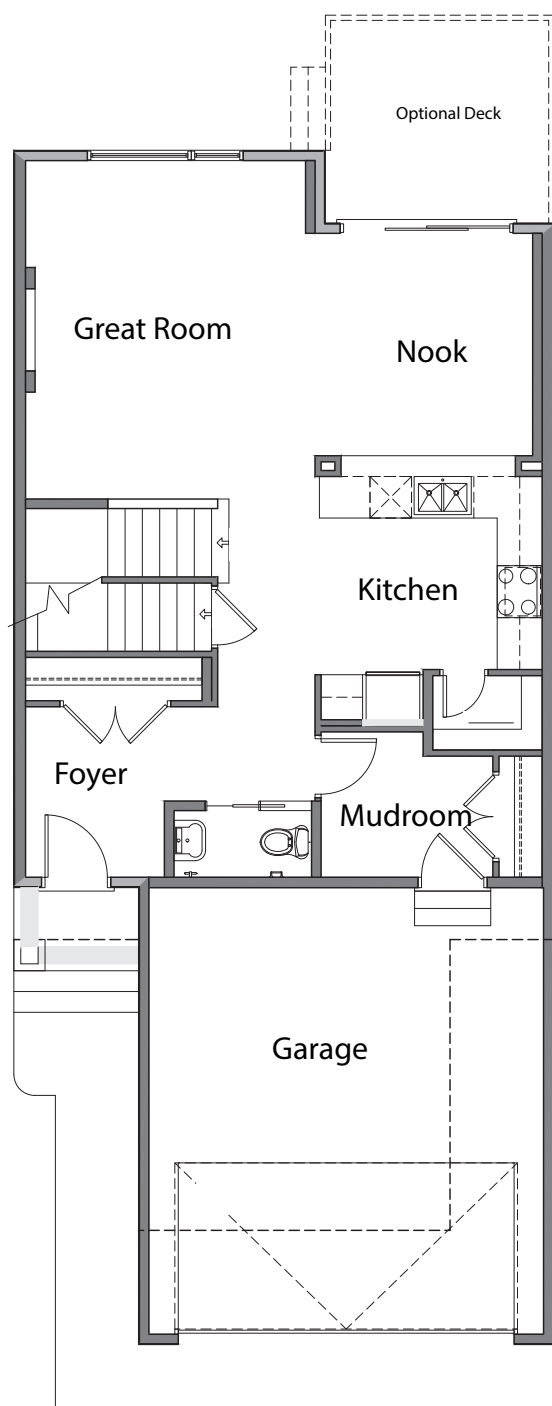

# THE ALDER

REFLECTIONS  
crystal creek homes

2.5 

3 

1980 sqft

# THE ALDER

1980 sqft

Main Floor - 885 sqft

Upper Floor - 1095 sqft

Modern Farmhouse Elevation

Contemporary Elevation

Prairie Elevation