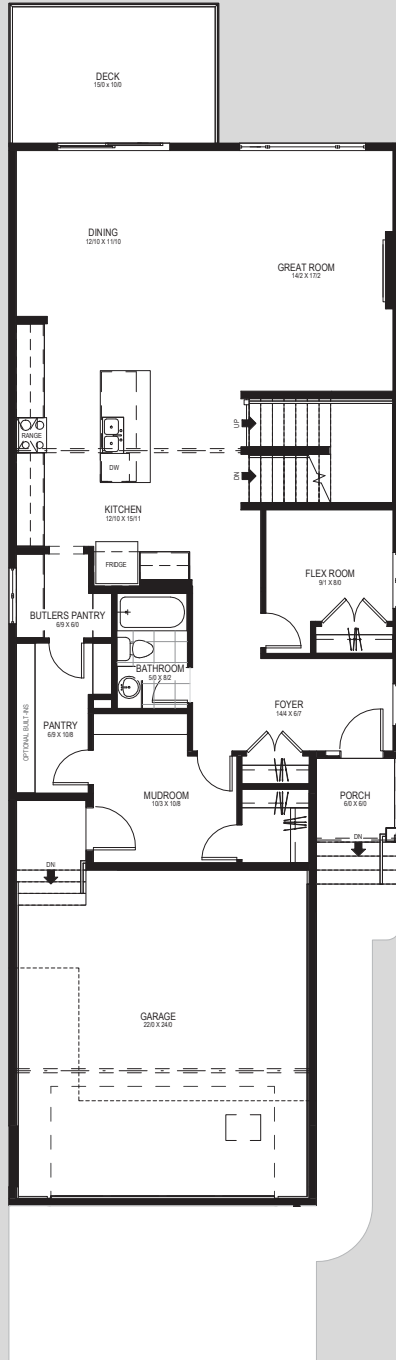

## 73 WESTMORE PARK SW

3138 sqft

3 BEDROOMS • 2.5 BATHROOMS

\*Rendering is not Representative of Quick Possession Home

**CRYSTAL CREEK**  
HOMES

FOR MORE INFORMATION, CALL 403-686-4176

73 WESTMORE PARK SW

3138 sqft

3 BEDROOMS ● 2.5 BATHROOMS

Main Floor - 1381 sqft

Upper Floor - 1757 sqft

Get in touch with our team :  
Phone: 403-686-4176  
Email: west77@crystalcreekhomes.ca