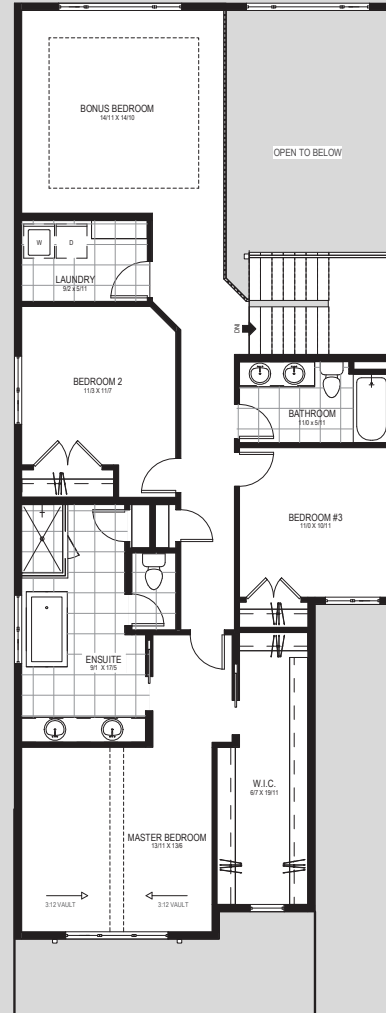

## 73 WESTMORE PARK SW

3138 sqft

3 BEDROOMS • 2.5 BATHROOMS

\*Rendering is not Representative of Quick Possession Home

**CRYSTAL CREEK**  
HOMES

FOR MORE INFORMATION, CALL 403-686-4176

73 WESTMORE PARK SW

3138 sqft

3 BEDROOMS ● 2.5 BATHROOMS

Main Floor - 1381 sqft

Upper Floor - 1757 sqft

Get in touch with our team :  
Phone: 403-686-4176  
Email: west77@crystalcreekhomes.ca