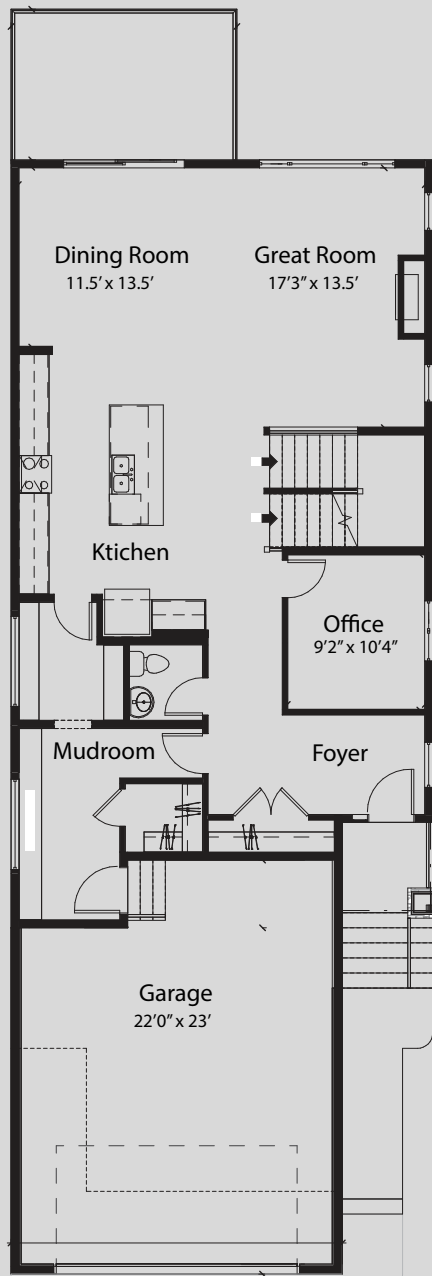

Quick Possession Home

62 WESTMORE PARK SW

3045 sqft

4 BEDROOMS • 2.5 BATHROOMS

*Rendering is not Representative of Quick Possession Home

CRYSTAL CREEK
HOMES

FOR MORE INFORMATION, CALL 403-686-4176

62 WESTMORE PARK SW

3045 sqft

4 BEDROOMS ● 2.5 BATHROOMS

Main Floor 1322 sqft

Upper Floor 1723 sqft

Get in touch with our team :
Phone: 403-686-4176
Email: west77@crystalcreekhomes.ca