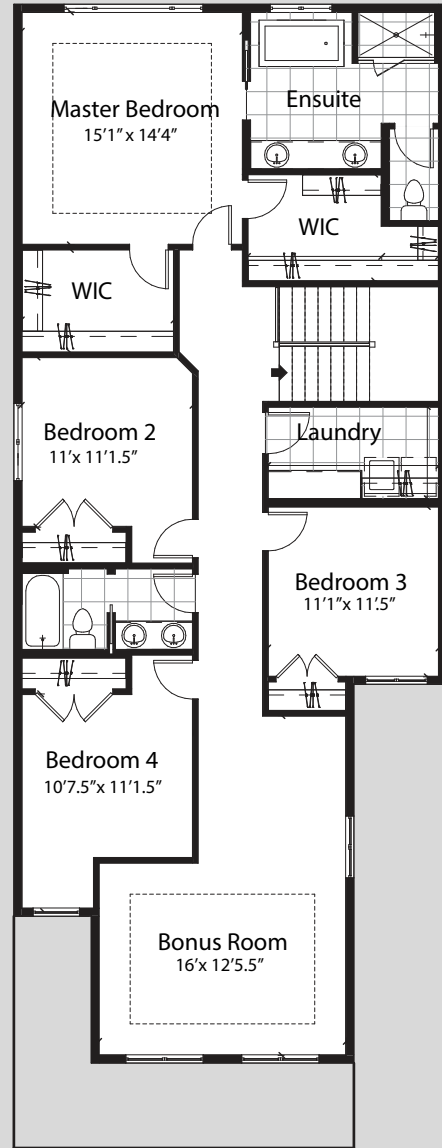

Quick Possession Home

62 WESTMORE PARK SW

3045 sqft

4 BEDROOMS • 2.5 BATHROOMS

*Rendering is not Representative of Quick Possession Home

CRYSTAL CREEK
HOMES

FOR MORE INFORMATION, CALL 403-686-4176

62 WESTMORE PARK SW

3045 sqft

4 BEDROOMS ● 2.5 BATHROOMS

Main Floor 1322 sqft

Upper Floor 1723 sqft

Get in touch with our team :
Phone: 403-686-4176
Email: west77@crystalcreekhomes.ca