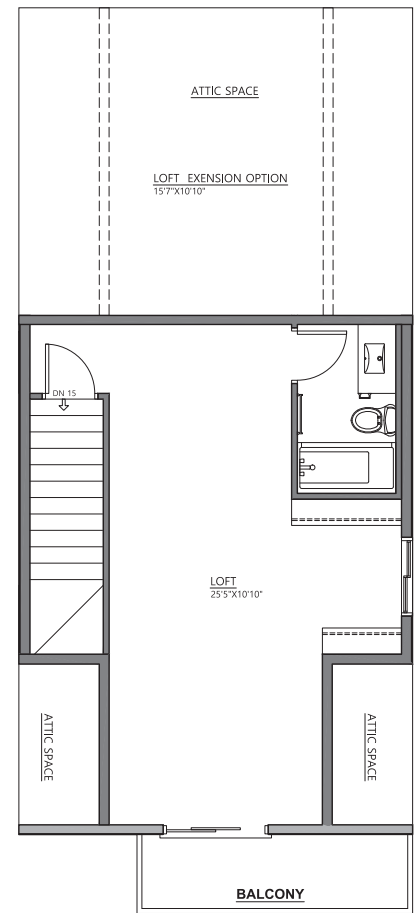

THE WHITNEY

163 Belvedere Green SE

REFLECTIONS
crystal creek homes

3.5

3

2169 sqft
Inc loft

THE WHITNEY

2169 sqft

Main Floor - 896 sqft

Second Floor - 816 sqft

Third Floor - 457 sqft