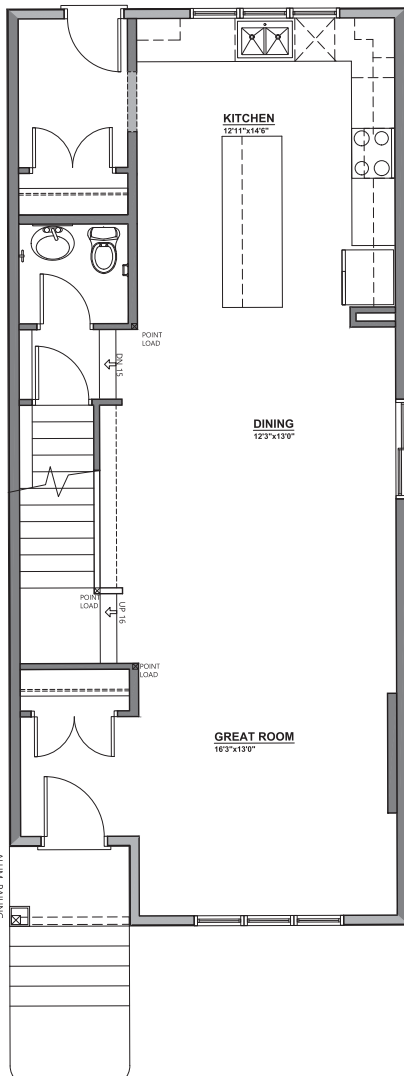

THE WHITNEY

163 Belvedere Green SE

REFLECTIONS
crystal creek homes

3.5

3

2169 sqft
Inc loft

THE WHITNEY

2169 sqft

Main Floor - 896 sqft

Second Floor - 816 sqft

Third Floor - 457 sqft