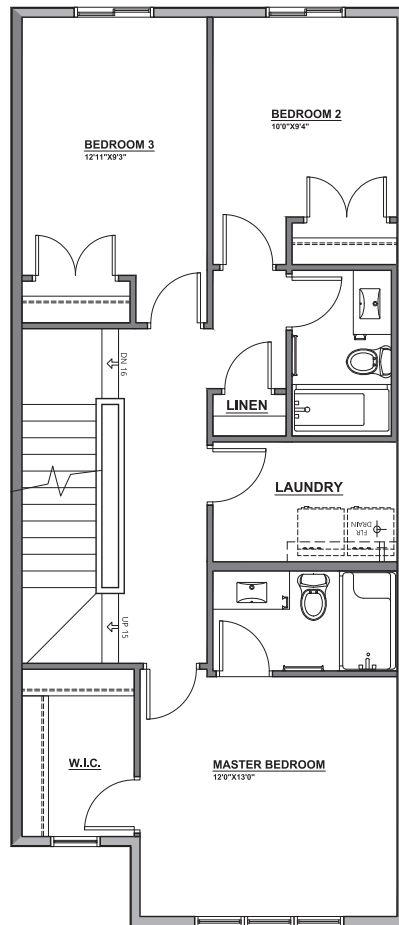

THE WHITNEY

163 Belvedere Green SE

REFLECTIONS
crystal creek homes

3.5

3

2169 sqft
Inc loft

THE WHITNEY

2169 sqft

Main Floor - 896 sqft

Second Floor - 816 sqft

Third Floor - 457 sqft