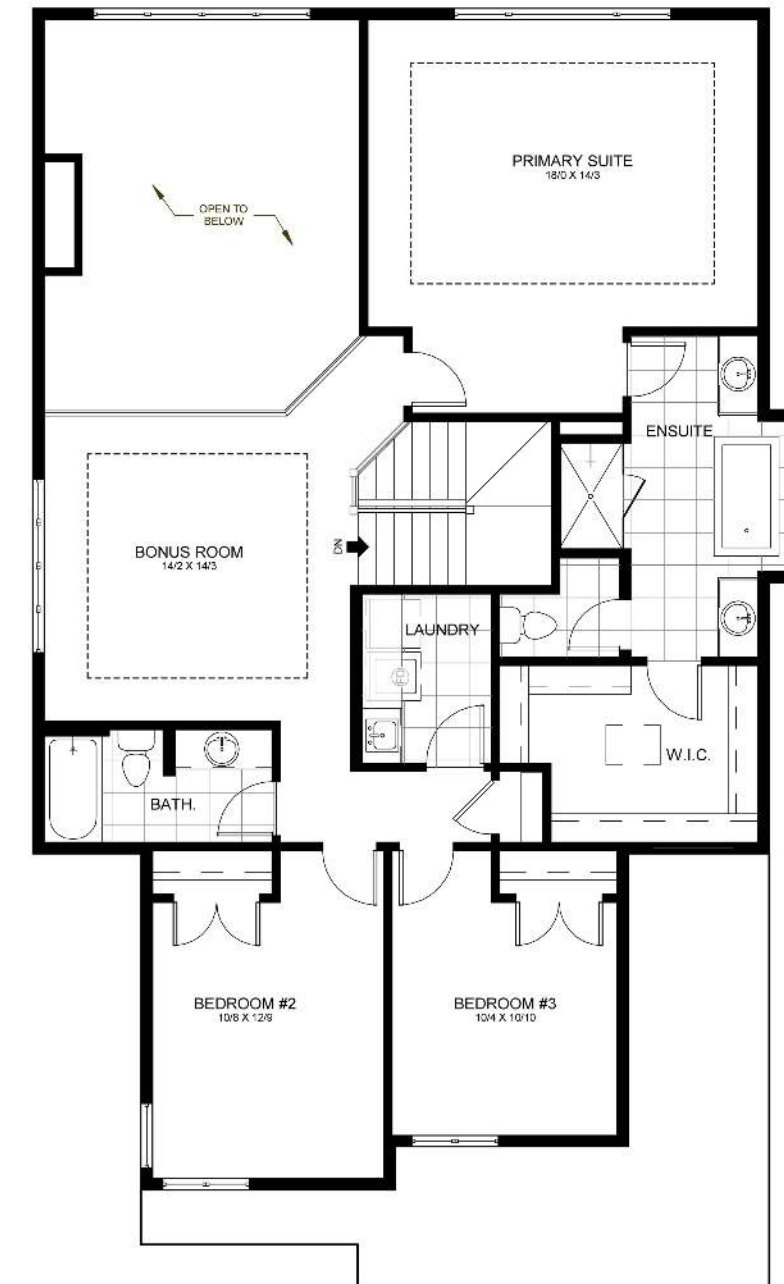

Quick Possession Home

CRYSTAL CREEK
HOMES
18 YEARS EST 2004

CRYSTAL CREEK
HOMES

The Berkshire IV
136 South Shore View

2.5 
3 
2760 sqft

THE BERKSHIRE IV

136 South Shore View - 2760 sqft

Main Floor - 1348 sqft

Upper Floor - 1411 sqft