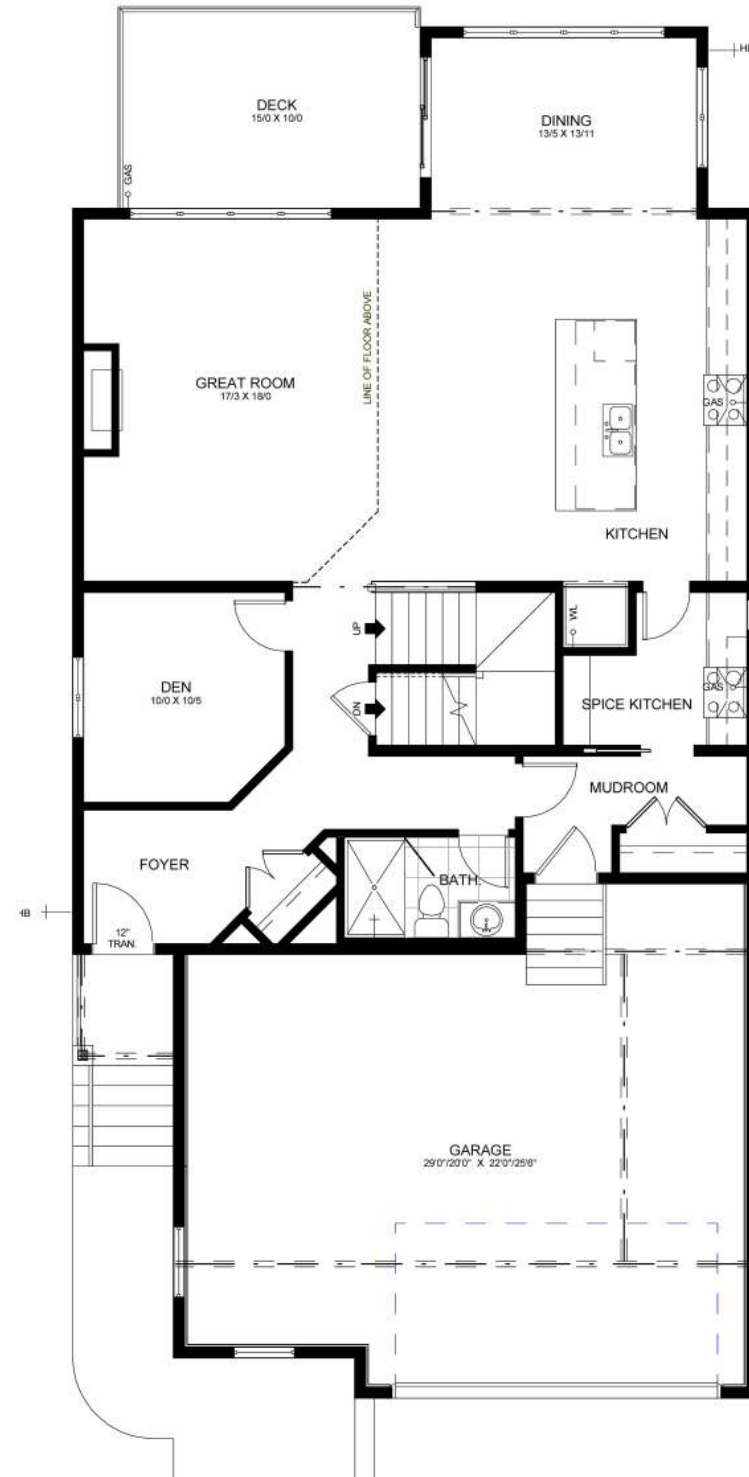

Quick Possession Home

CRYSTAL CREEK
HOMES
18 YEARS EST 2004

CRYSTAL CREEK
HOMES

The Berkshire IV
136 South Shore View

2.5 
3 
2760 sqft

THE BERKSHIRE IV

136 South Shore View - 2760 sqft

Main Floor - 1348 sqft

Upper Floor - 1411 sqft